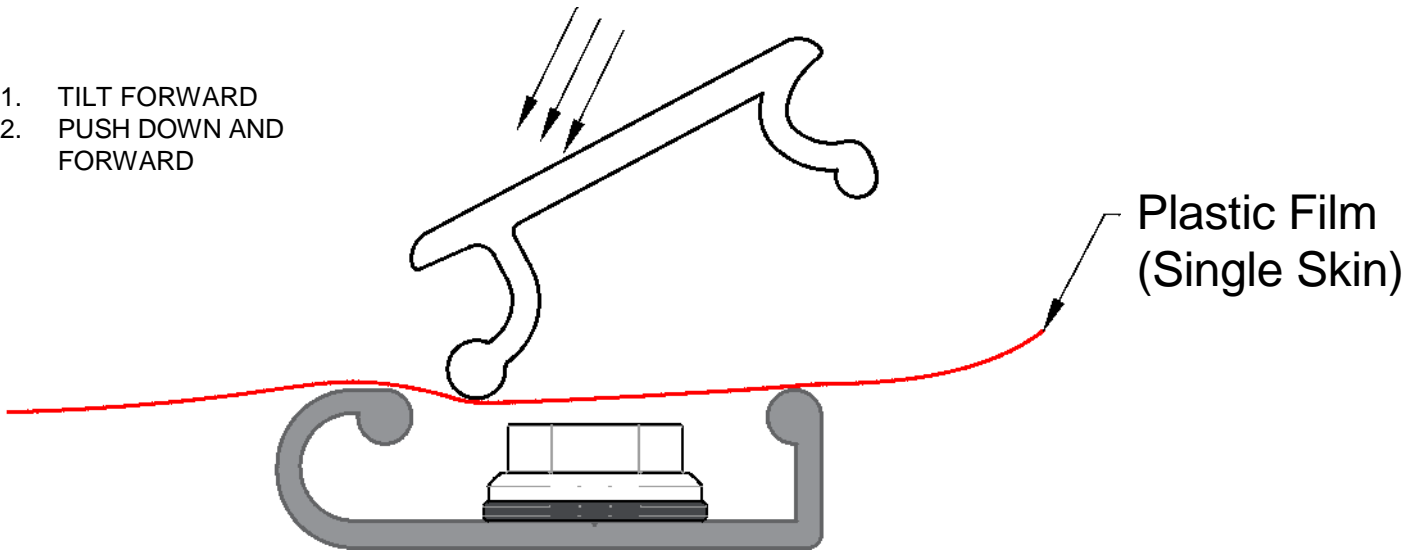

# Lok-clip LONG LEG WHITE UPVC INSERT

Note: Requires experience to use. Used for Single Skin only.

1. TILT FORWARD
2. PUSH DOWN AND FORWARD

PUSH/SEAT FULLY FORWARD

1. DO NOT HAVE ANY TENSION ON TAIL OF FILM BEHIND THE INSERT
2. EASE REAR OF CLIP INTO THE GROOVE, TAKE CARE NOT TO DAMAGE THE FILM