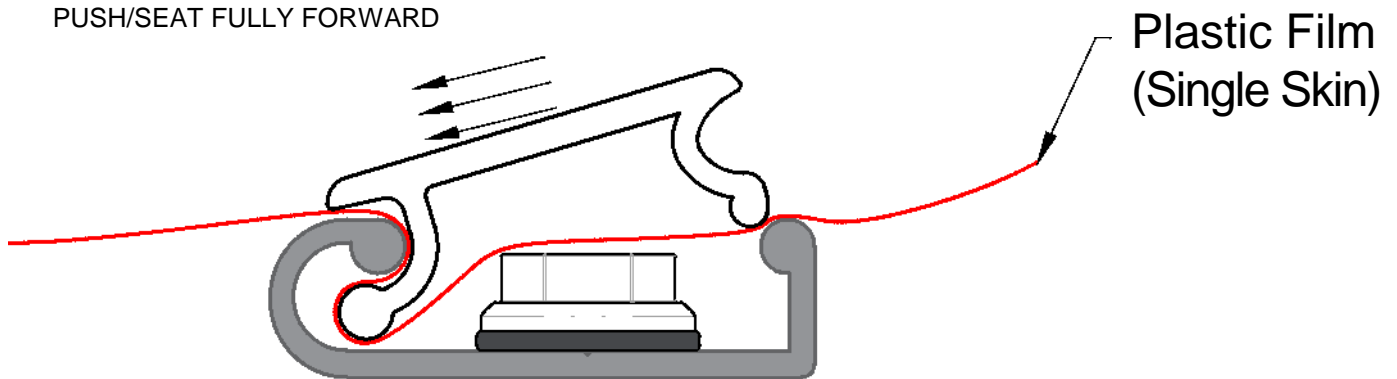

# Lok-clip LONG LEG WHITE UPVC INSERT

Note: Requires experience to use. Used for Single Skin only.

1. TILT FORWARD
2. PUSH DOWN AND FORWARD

PUSH/SEAT FULLY FORWARD

1. DO NOT HAVE ANY TENSION ON TAIL OF FILM BEHIND THE INSERT
2. EASE REAR OF CLIP INTO THE GROOVE, TAKE CARE NOT TO DAMAGE THE FILM