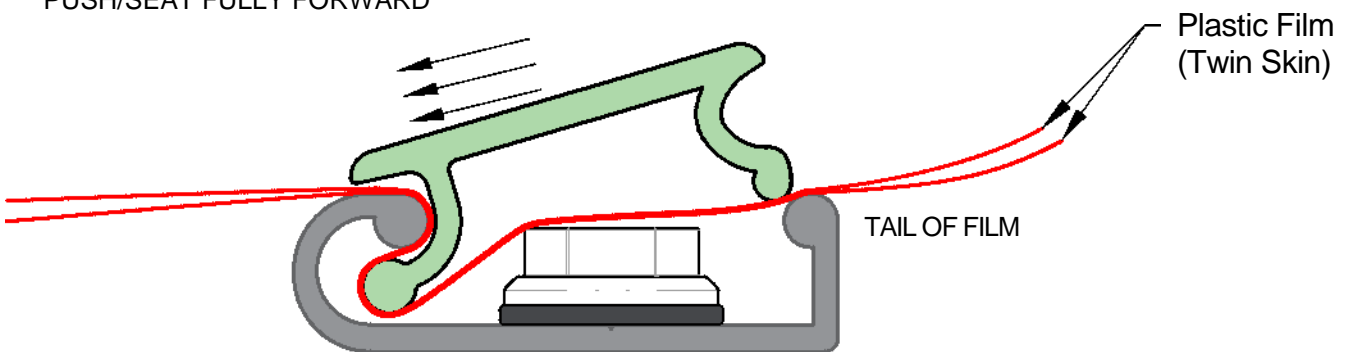

Loc-clip SHORT LEG GREEN UPVC INSERT

Note: Requires experience to use. For Twin Skin use only

1. TILT FORWARD
2. PUSH DOWN AND FORWARD

PUSH/SEAT FULLY FORWARD

1. DO NOT HAVE ANY TENSION ON TAIL OF FILM BEHIND THE INSERT
2. EASE REAR OF CLIP INTO THE GROOVE, TAKE CARE NOT TO DAMAGE THE FILM