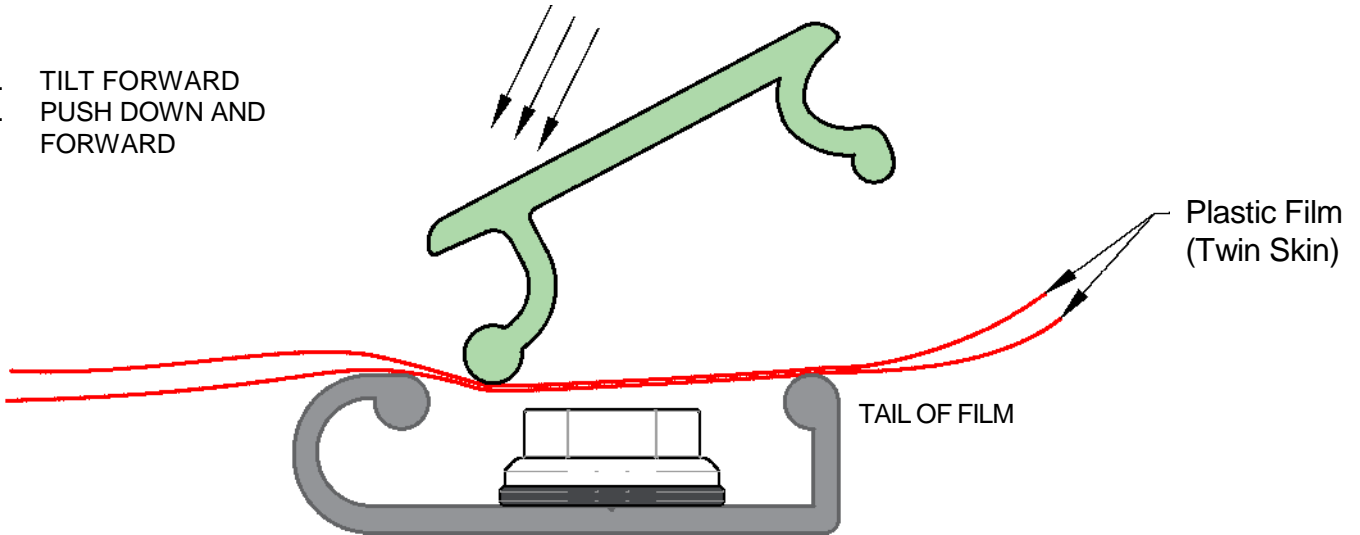

Loc-clip SHORT LEG GREEN UPVC INSERT

Note: Requires experience to use. For Twin Skin use only

1. TILT FORWARD
2. PUSH DOWN AND FORWARD

PUSH/SEAT FULLY FORWARD

1. DO NOT HAVE ANY TENSION ON TAIL OF FILM BEHIND THE INSERT
2. EASE REAR OF CLIP INTO THE GROOVE, TAKE CARE NOT TO DAMAGE THE FILM