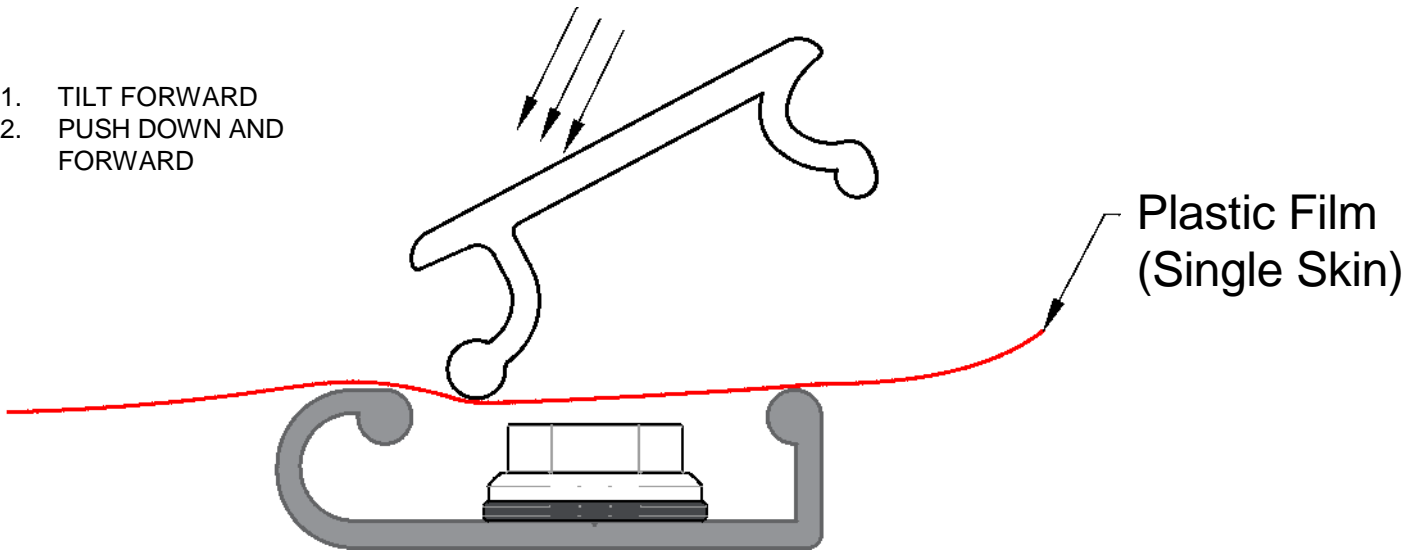

Loc-clip LONG LEG WHITE UPVC INSERT

Note: Requires experience to use. Used for Single Skin only.

1. TILT FORWARD
2. PUSH DOWN AND FORWARD

PUSH/SEAT FULLY FORWARD

1. DO NOT HAVE ANY TENSION ON TAIL OF FILM BEHIND THE INSERT
2. EASE REAR OF CLIP INTO THE GROOVE, TAKE CARE NOT TO DAMAGE THE FILM