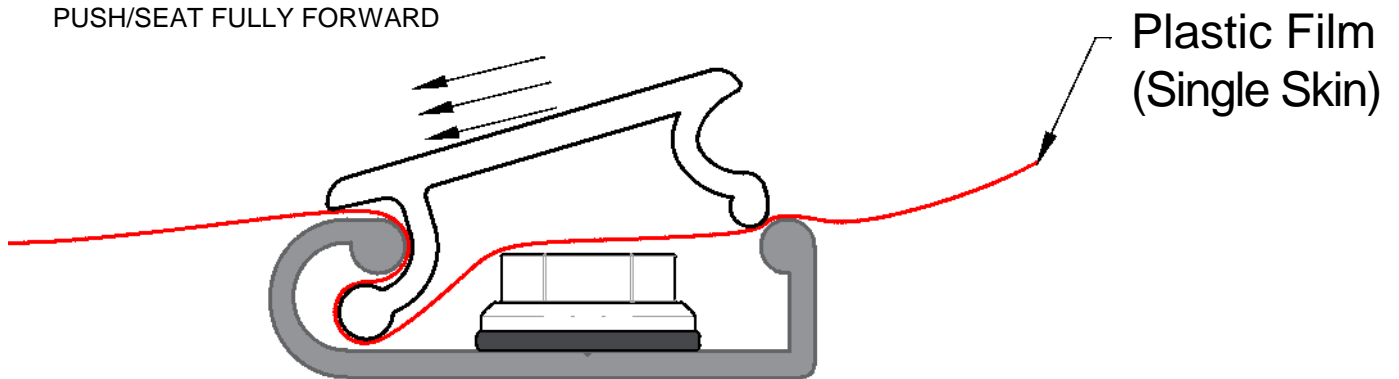

Loc-clip LONG LEG WHITE UPVC INSERT

Note: Requires experience to use. Used for Single Skin only.

1. TILT FORWARD
2. PUSH DOWN AND FORWARD

PUSH/SEAT FULLY FORWARD

1. DO NOT HAVE ANY TENSION ON TAIL OF FILM BEHIND THE INSERT
2. EASE REAR OF CLIP INTO THE GROOVE, TAKE CARE NOT TO DAMAGE THE FILM